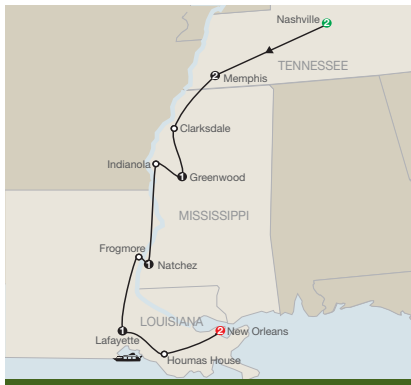

AMERICA'S MUSICAL HERITAGE

10 days • Nashville to New Orleans

NOW FROM $3,734*

(per person twin share, departing 01/05/20)