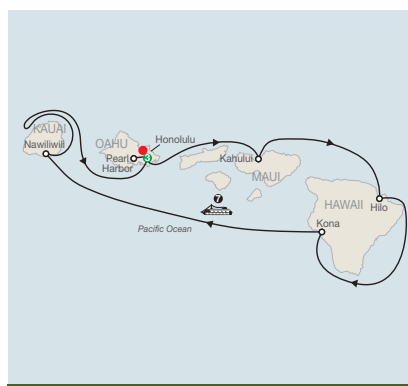

CRUISING HAWAII'S PARADISE

11 days • Honolulu return

NOW FROM $4,163*

(per person twin share, departing 25/11/20)