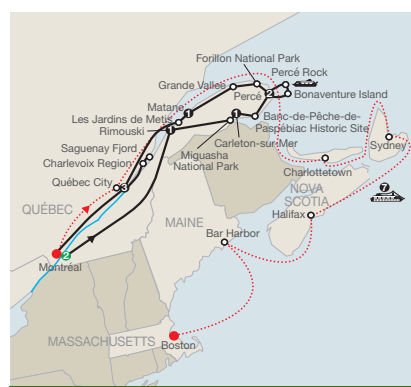

# GO BEYOND THE ORDINARY IN USA & CANADA

### SPIRIT OF THE ROCKIES

12 days • Vancouver return

**NOW FROM \$7,289\***

(per person twin share, departing 02/05/20)

### **NEW!** QUÉBEC IN DEPTH WITH THE GASPÉ PENINSULA

11 days • Montréal return

**NOW FROM \$3,563\***

(per person twin share, departing 26/08/20)