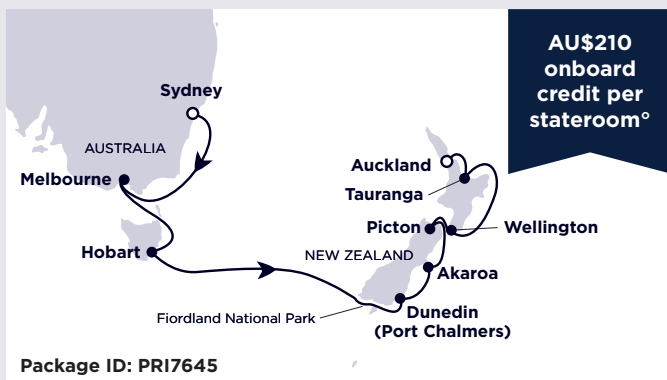

# AUSTRALIA & NEW ZEALAND

Sydney to Auckland | 13 Dec – 30 Dec 2019 | 17 night holiday | Ruby Princess®

## INCLUDES

- 14 night cruise from Sydney to Auckland aboard Ruby Princess®
- All main meals\* and entertainment onboard
- 3 night stay at the Copthorne Hotel Auckland City, incl. breakfast
- Economy class airfare from Auckland
- Transfers between port, hotel and airport in Auckland

Prices are per person, twin share  
Ex Sydney, Melbourne or Brisbane

<b>Interior from</b>	<b>Oceanview from</b>	<b>Balcony from</b>
<b>\$3,195pp</b>	<b>\$3,365pp</b>	<b>\$4,345pp</b>
<b>Ex Adelaide - Add \$75pp   Ex Perth - Add \$220pp</b>		